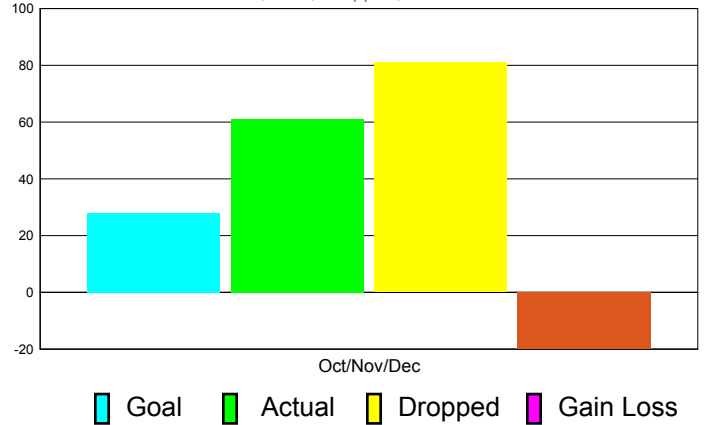

Membership Results 2011-2012

Goal, New, Dropped, Gain/Loss